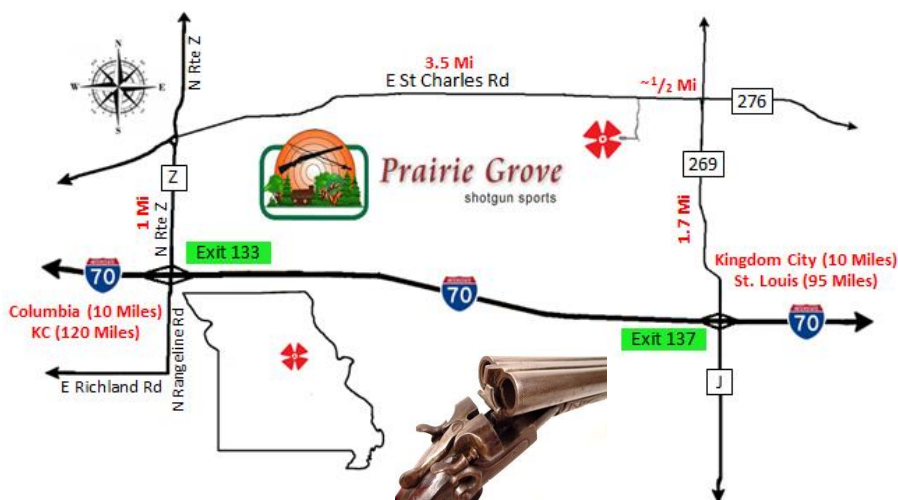

### Medals Awarded:

**1<sup>st</sup>, 2<sup>nd</sup> & 3<sup>rd</sup> for Each Aggregate**

**Participation Pending, Flight Classes.**

*Note: Program subject to change pending rule changes, participation and target availability.*

### Range & Campground

[1420 CR 276; Columbia, MO 65202](https://www.prairiegroveshotgunsports.com)

38°58'39.1"N 92°08'23.6"W

<http://www.prairiegroveshotgunsports.com>

[Find us on Facebook](#)

- \$20 / Night camping fee with electrical and water hookup.
- Hot Lunch and drinks will be available daily

### Black Powder Muzzleloader Shotgun Events:

- Ⓞ Muzzleloader – Trap – 25 Birds
  - (10 @ 10 Yards, 10 @ 16 Yards and 5 @ 20 Yards)
- Ⓞ Muzzleloader – Skeet – 25 Birds (Standard Skeet)
- Ⓞ Muzzleloader - Skeet Doubles – 24 Birds
  - (Pairs on Station 1-7, then 6-2)